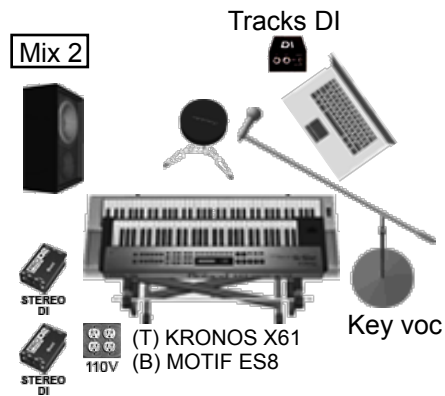

# The Duprees Stage Plot

8' x 8' x 12" Riser

IEM  
Mix 4

Mix 1

IEM  
Mix 5

Mix 1

IEM  
Mix 6

Mix 1

**MIX 4, 5 & 6 FOR IN-EAR MONITORS**  
**TOTAL MIXES REQUIRED: 6**

FOR QUESTIONS CONCERNING DUPREES STAGE PLOT CONTACT:  
MARK BARON: (732)-310-7248 / MBARONMUSIC@GMAIL.COM